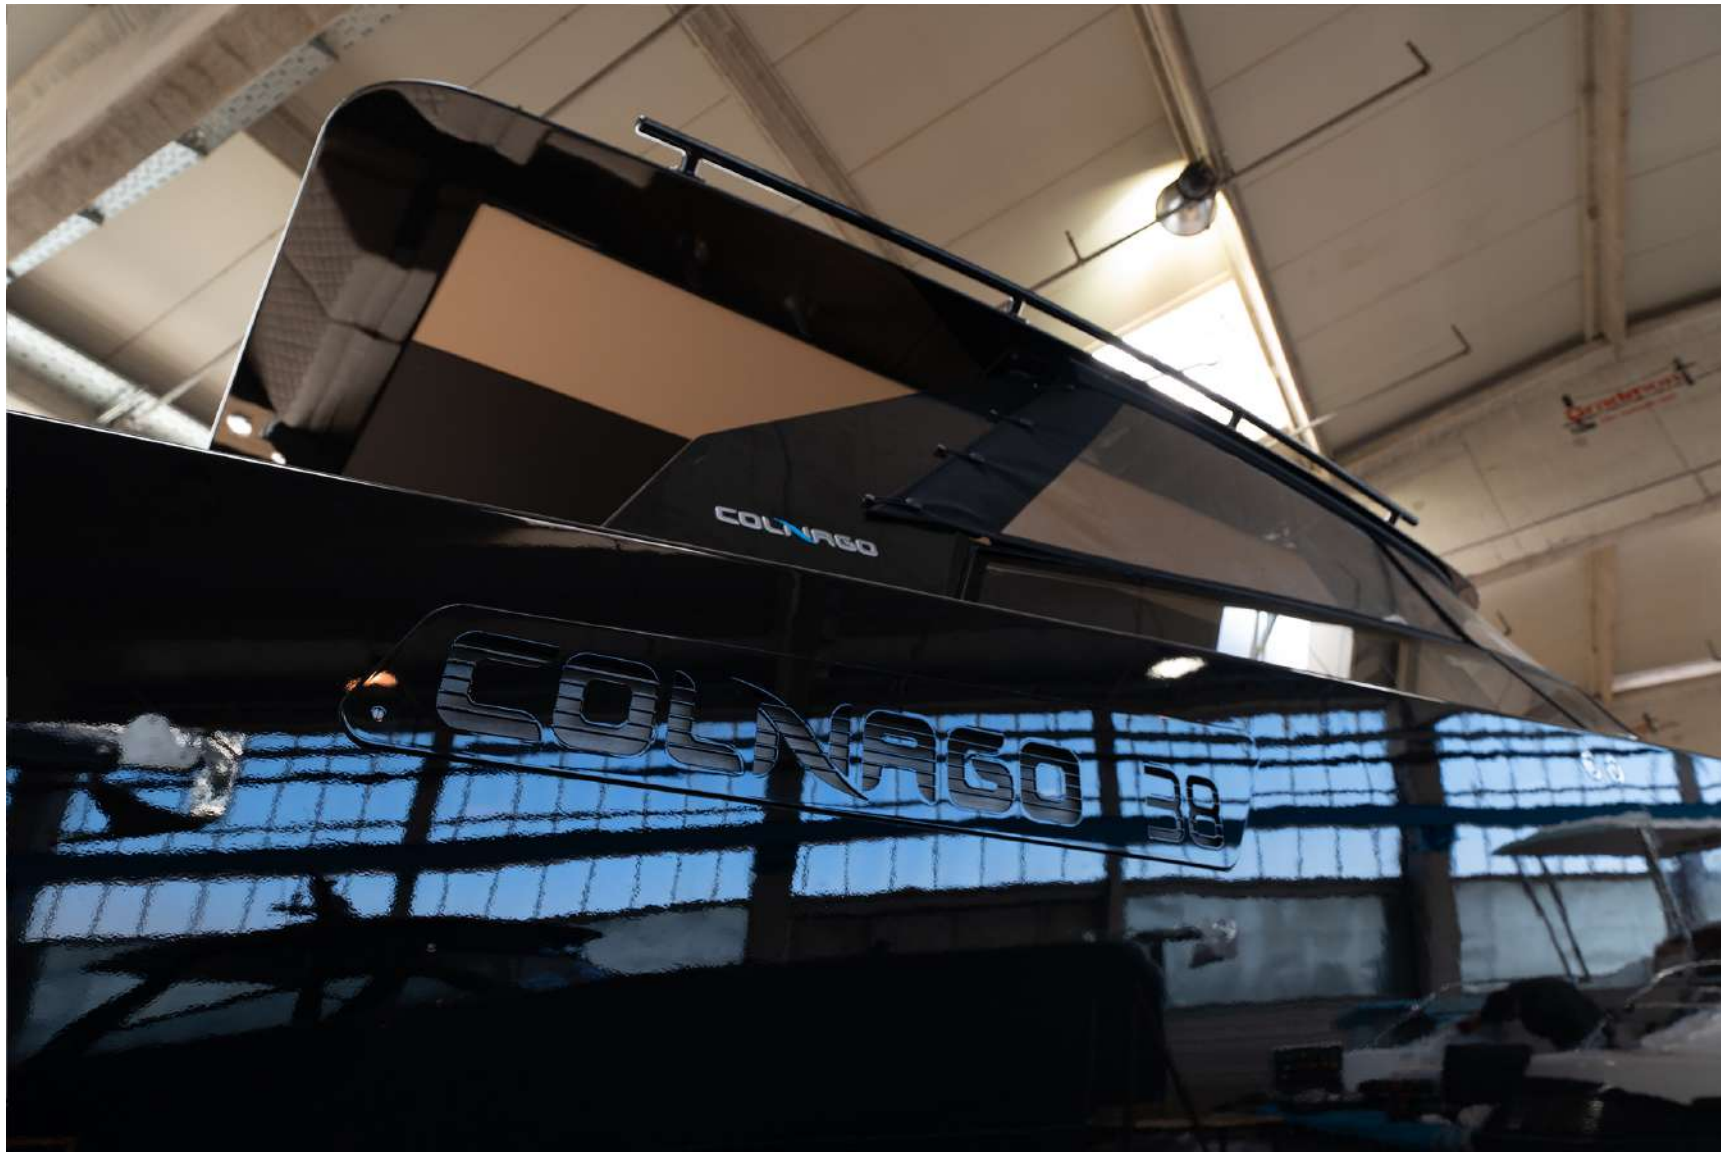

C38 OPEN

Personal Configuration
Colnago Customer

Colnago USA LLC - info@colnago-usa.com

C38 OPEN

TECHNICAL SPECIFICATIONS

PHYSICAL SPECIFICATIONS

38 Ft
Length

11.9 Ft
Width